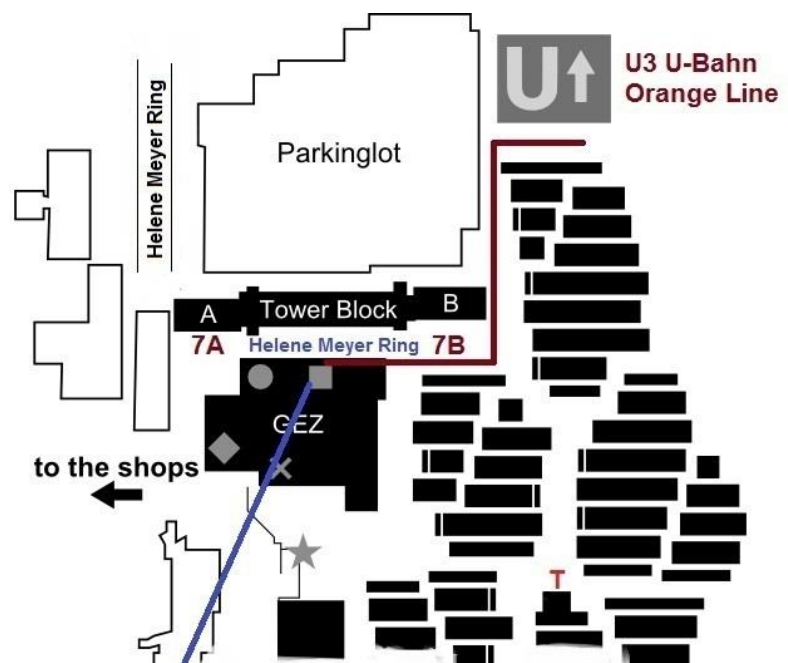

## Welcome Reception

Programme staff members will meet you on August 16<sup>th</sup> and August 17<sup>th</sup> between **2:00 p.m.** and **7:00 p.m.** at the dormitory:

**Olympiadorf, Connollystraße 3, 80809 München at the location "Bierstube"**

**Time:** Sunday and Monday, August 16<sup>th</sup> and August 17<sup>th</sup>

**Location:** "Bierstube" U3 subway stop: "Olympiazentrum"

**Note:** If you will arrive after 7:00 p.m., please let us know in advance by email: [ees@bio.lmu.de](mailto:ees@bio.lmu.de)

If you arrive late due to any plane/train delay, then call the emergency phone: +49 (0) 176 666 82 778 (Katrin Dümmler)

**Your Address:**  
Connollystr. 3  
80809 München

**Public Transport Station:**  
U3 Olympiazentrum

**GEZ – Gemeinschaftszentrum**  
Community Center

**Meeting Point**  
"Bierstube"

- Laundry (1st floor)
- ◆ Administration (1st floor)
- Die Bierstube (ground level)
- × Lounge & Disco (ground level)
- ★ Caretakers Office (ground level)
- T Village Center